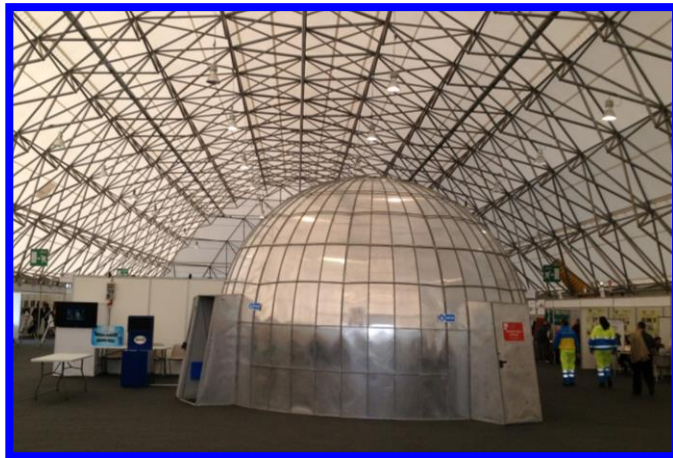

PLANETARIUM DOMES

PORTABLE DOME

This dome can be used as a fixed location or movable and can be installed outside. Made and tested to resist bad weather and extern agents, equipped with certifications and calculations as **required by law**. **It's a dome adapted to be supported on a floor base**. Built with a metal frame made of galvanized iron decomposed in joinable parts. It allows a simple mode of transportation and assembling by the operators through the union with screws and bolts.

The inner surface (projection screen) it's covered in aluminum and treated with a resistant paint before the final color required in the projection (we recommend a light grey because it reduces the glare and contrasts with the classic white sky). The outer part of the frame will be covered and closed with stainless steel. The inner part isolated with certificated panels. The color of the construction could be chosen by the client or it will have a metal color.

COLUMBIA OPTICS
di Bonadiman Michele
P.IVA 01561740380
C.F. BNDMHL59P19D548Q
CEL: +39 3401098529

The dome has a cylinder base of approximately 150 cm tall (suitable for use with chairs or armchairs) for this reason the height from the ground of the entire structure will be of 400-550 cm depending on the diameter of itself. It has 1 or 2 entrance doors (depending on request) with a panic push bar.